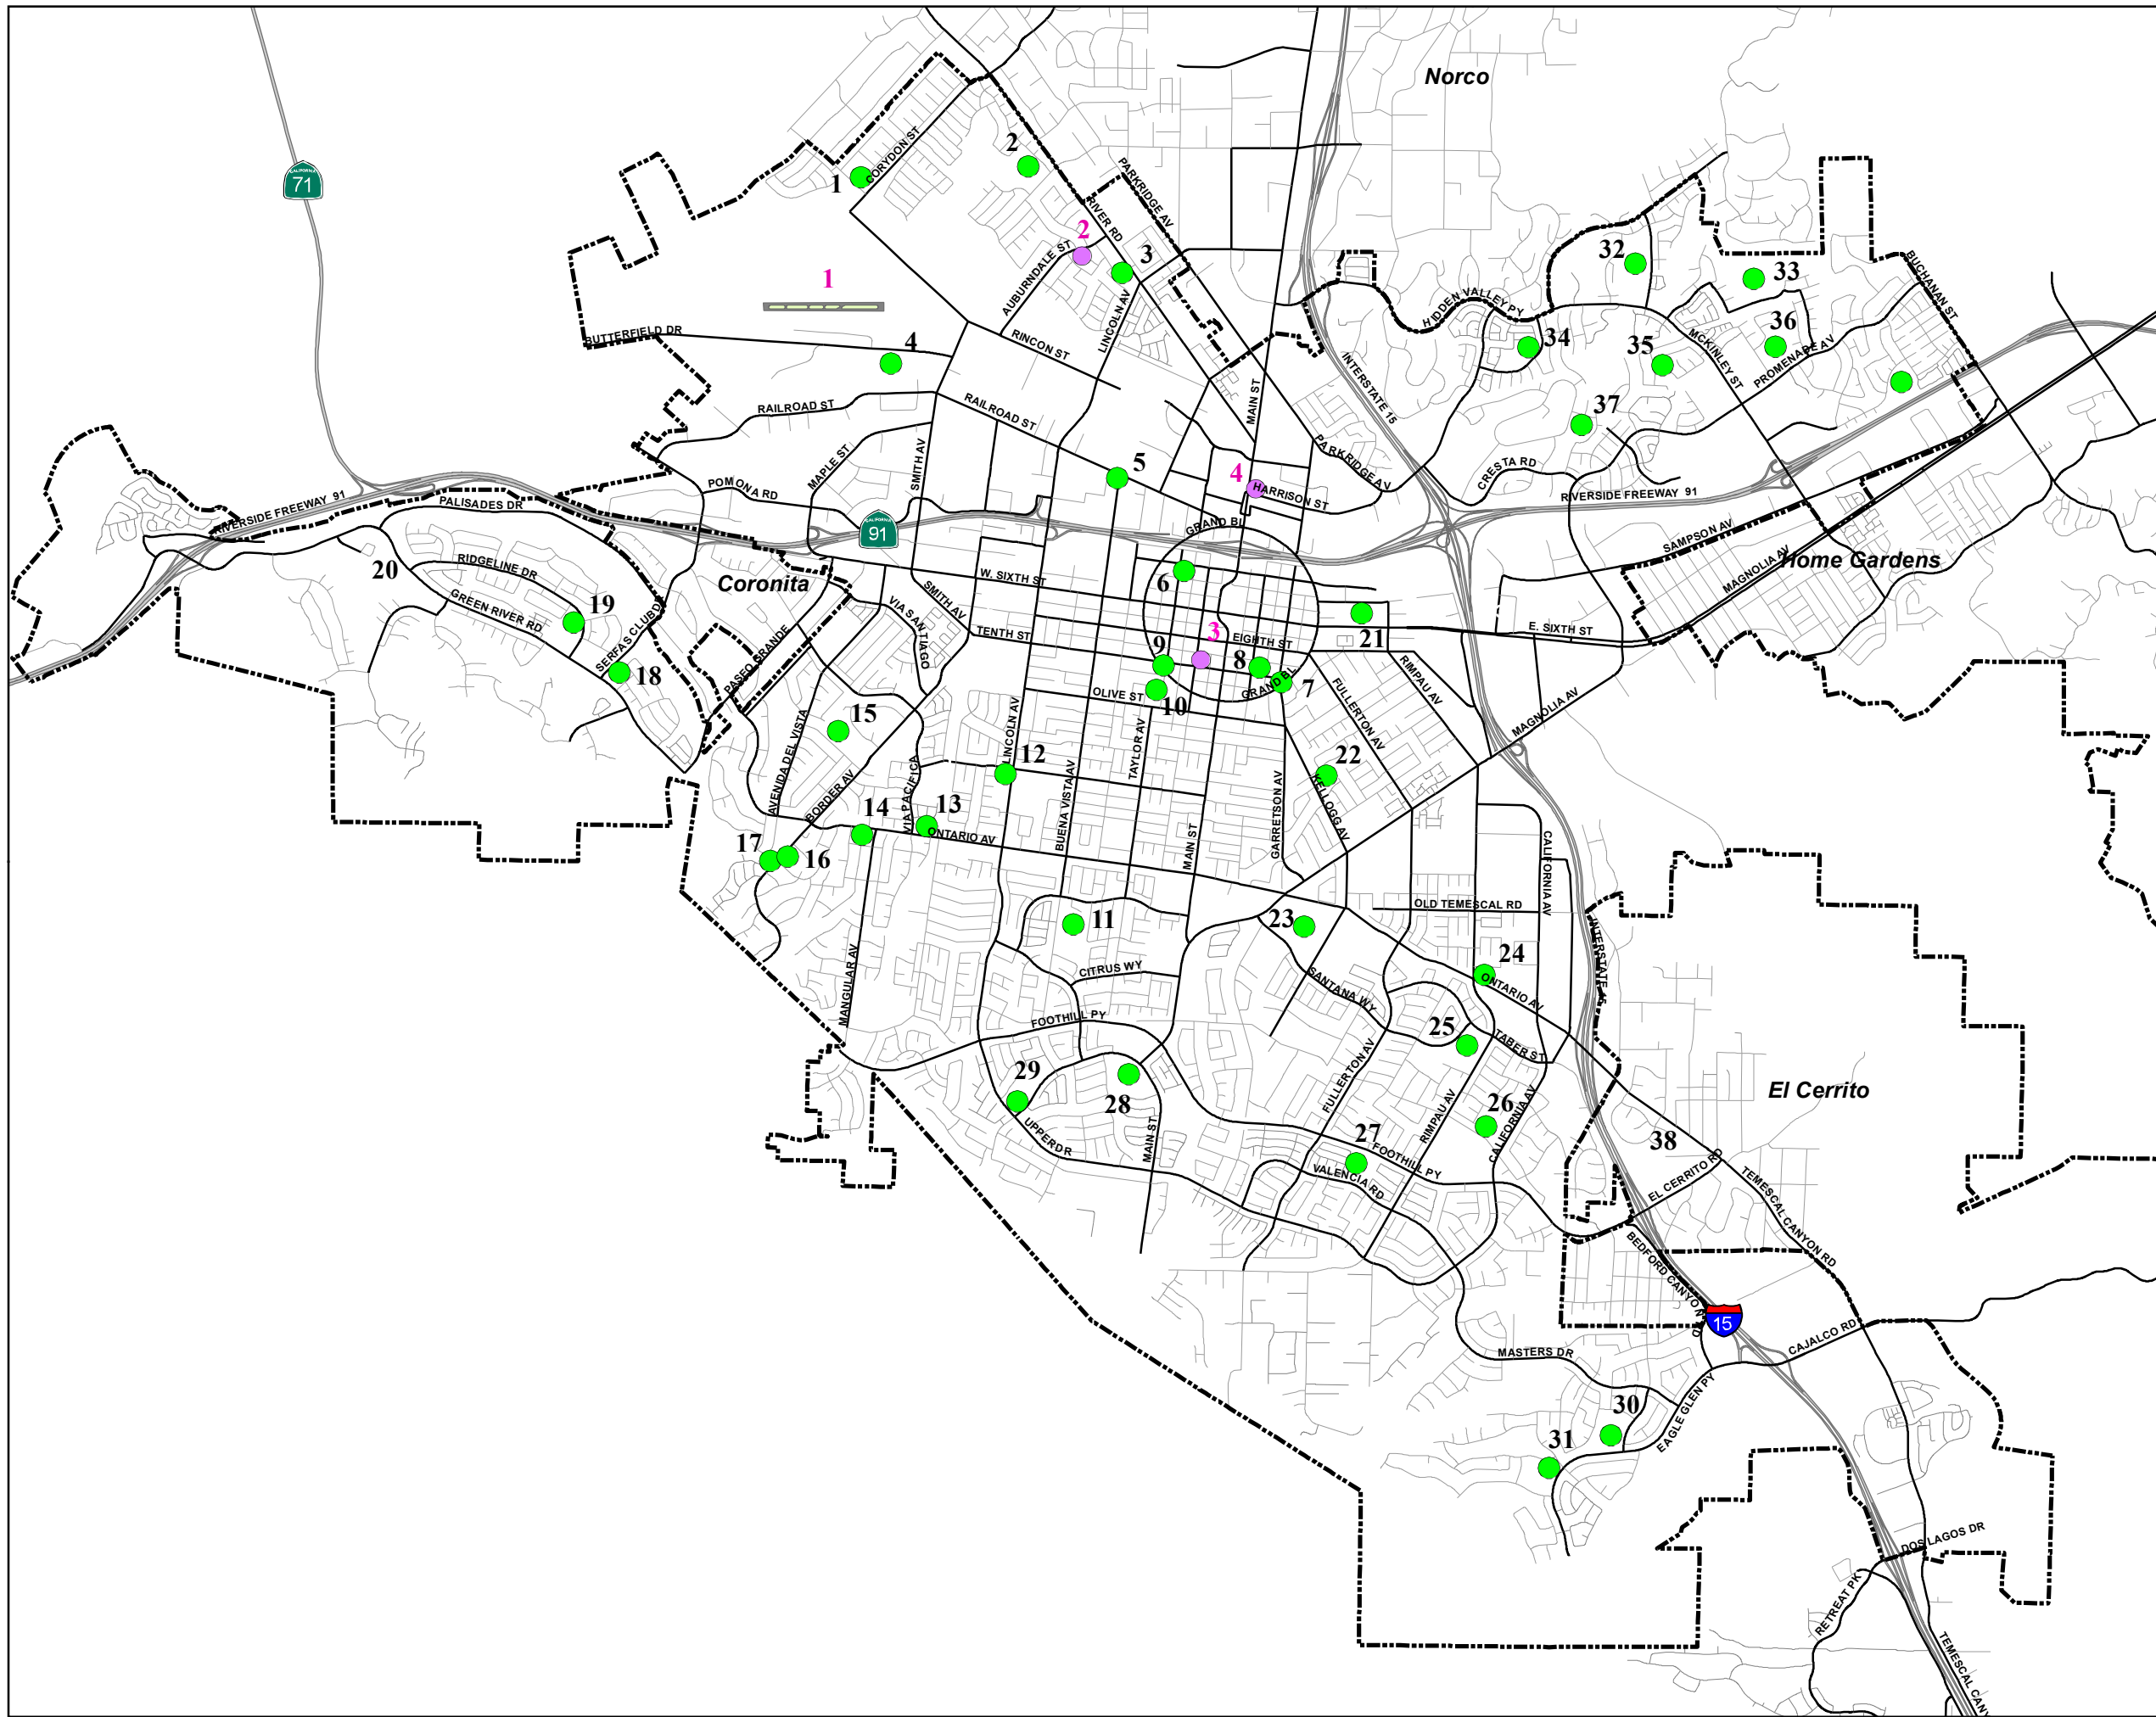

City of Corona

Park and Recreation Locations

PARKS

- 1 Stagecoack Park
- 2 Fairview Park
- 3 River Road Park
- 4 Butterfield Park
- 5 Contreras Park
- 6 Sheridan Park
- 7 Joy Park
- 8 Victoria Park
- 9 Merril Park
- 10 Husted Park
- 11 Buena Vista Park
- 12 Lincoln Park
- 13 Ontario Park
- 14 Mangular Park
- 15 Brentwood Park
- 16 Border Tennis Courts
- 17 Border Park
- 18 Serfas Club Park
- 19 Ridgeline Park
- 20 Fresno Park (future)
- 21 City Park
- 22 Kellogg Park
- 23 Santana Park
- 24 Rimpau Park
- 25 Citrus Community Park
- 26 Chase Neighborhood Park
- 27 Jameson Park
- 28 Mountain Gate Park
- 29 Lemon Heights Park (future)
- 30 Eagle Glen Park
- 31 Spyglass Park
- 32 Parkview Park
- 33 Rock Vista Park
- 34 Village Park
- 35 Tehachapi Park
- 36 Promenade Park
- 37 Cresta Verde Park
- 38 El Cerrito Sports Park

PARK FACILITIES

- 1 Corona Municipal Airport
- 2 Auburndale Recreation Center
- 3 Corona Senior Center
- 4 Corona Community Center

City of Corona
 Geographic Information Services
 Printed On: 10/22/2014